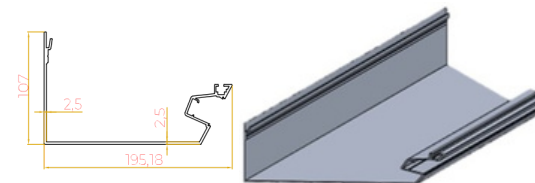

B CUBE CLASSIC PLUS

B CUBE CLASSIC PLUS

B CUBE CLASSIC PLUS

① Kayıt ve Dikme Profili
Carrier Post and Side Beam Profile

② Kayıt ek Profili
Beam joint profile

③ Motor Üst Kapak Profili
Engine Top Cover Profile

④ Motor Kapatma Ön Profili
Engine Shutdown Front Profile

⑤ Ray Profili
Rafter Profile

⑥ Ray Üst Kapak Profili
Rafter Top Cover Profile

⑦ Ray Alt Kapak Profili
Rafter Bottom Cover Profile

⑧ Kayıt Kilit Tırnak Profili
Beam Lock Nail Profile

⑨ Ön alt Profili
Front lower Profile

⑩ Ön Üst Profili
Front Upper Profile

⑪ Oluk Profili
Gutter Profile

⑫ Panel Profili
Aerofoil Louvre Profile