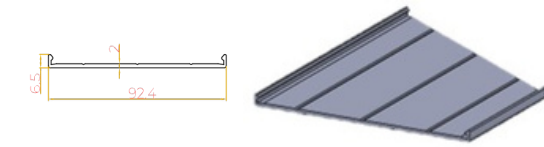

B CUBE CLASSIC PLUS

B CUBE CLASSIC PLUS

B CUBE CLASSIC PLUS

① Kayıt ve Dikme Profili
Carrier Post and Side Beam Profile

② Kayıt ek Profili
Beam joint profile

③ Motor Üst Kapak Profili
Engine Top Cover Profile

④ Motor Kapatma Ön Profili
Engine Shutdown Front Profile

⑤ Ray Profili
Rafter Profile

⑥ Ray Üst Kapak Profili
Rafter Top Cover Profile

⑦ Ray Alt Kapak Profili
Rafter Bottom Cover Profile

⑧ Kayıt Kilit Tırnak Profili
Beam Lock Nail Profile

⑨ Ön alt Profili
Front lower Profile

⑩ Ön Üst Profili
Front Upper Profile

⑪ Oluk Profili
Gutter Profile

⑫ Panel Profili
Aerofoil Louvre Profile