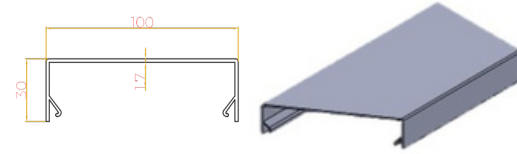

B CUBE CLASSIC PLUS

B CUBE CLASSIC PLUS

B CUBE CLASSIC PLUS

① Kayıt ve Dikme Profili
Carrier Post and Side Beam Profile

② Kayıt ek Profili
Beam joint profile

③ Motor Üst Kapak Profili
Engine Top Cover Profile

④ Motor Kapatma Ön Profili
Engine Shutdown Front Profile

⑤ Ray Profili
Rafter Profile

⑥ Ray Üst Kapak Profili
Rafter Top Cover Profile

⑦ Ray Alt Kapak Profili
Rafter Bottom Cover Profile

⑧ Kayıt Kilit Tırnak Profili
Beam Lock Nail Profile