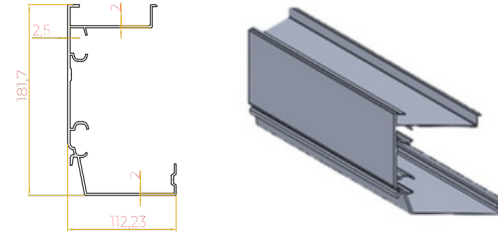

B CUBE CLASSIC PLUS

B CUBE CLASSIC PLUS

B CUBE CLASSIC PLUS

① Kayıt ve Dikme Profili
Carrier Post and Side Beam Profile

② Kayıt ek Profili
Beam joint profile

③ Motor Üst Kapak Profili
Engine Top Cover Profile

④ Motor Kapatma Ön Profili
Engine Shutdown Front Profile

⑤ Ray Profili
Rafter Profile

⑥ Ray Üst Kapak Profili
Rafter Top Cover Profile

⑦ Ray Alt Kapak Profili
Rafter Bottom Cover Profile

⑧ Kayıt Kilit Tırnak Profili
Beam Lock Nail Profile