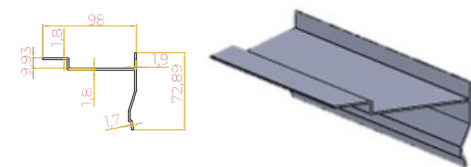

B CUBE CLASSIC PLUS

B CUBE CLASSIC PLUS

B CUBE CLASSIC PLUS

① Kayıt ve Dikme Profili
Carrier Post and Side Beam Profile

② Kayıt ek Profili
Beam joint profile

③ Motor Üst Kapak Profili
Engine Top Cover Profile

④ Motor Kapatma Ön Profili
Engine Shutdown Front Profile

⑤ Ray Profili
Rafter Profile

⑥ Ray Üst Kapak Profili
Rafter Top Cover Profile

⑦ Ray Alt Kapak Profili
Rafter Bottom Cover Profile

⑧ Kayıt Kilit Tırnak Profili
Beam Lock Nail Profile

⑨ Ön alt Profili
Front lower Profile

⑩ Ön Üst Profili
Front Upper Profile

⑪ Oluk Profili
Gutter Profile

⑫ Panel Profili
Aerofoil Louvre Profile