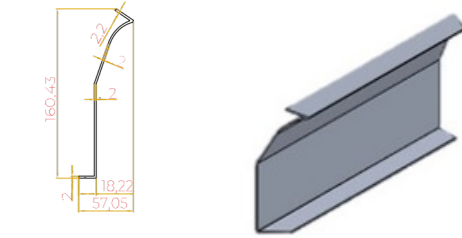

B CUBE CLASSIC PLUS

B CUBE CLASSIC PLUS

B CUBE CLASSIC PLUS

① Kayıt ve Dikme Profili
Carrier Post and Side Beam Profile

② Kayıt ek Profili
Beam joint profile

③ Motor Üst Kapak Profili
Engine Top Cover Profile

④ Motor Kapatma Ön Profili
Engine Shutdown Front Profile

⑤ Ray Profili
Rafter Profile

⑥ Ray Üst Kapak Profili
Rafter Top Cover Profile

⑦ Ray Alt Kapak Profili
Rafter Bottom Cover Profile

⑧ Kayıt Kilit Tırnak Profili
Beam Lock Nail Profile