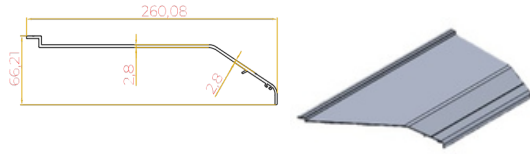

B CUBE CLASSIC PLUS

B CUBE CLASSIC PLUS

B CUBE CLASSIC PLUS

① Kayıt ve Dikme Profili
Carrier Post and Side Beam Profile

② Kayıt ek Profili
Beam joint profile

③ Motor Üst Kapak Profili
Engine Top Cover Profile

④ Motor Kapatma Ön Profili
Engine Shutdown Front Profile

⑤ Ray Profili
Rafter Profile

⑥ Ray Üst Kapak Profili
Rafter Top Cover Profile

⑦ Ray Alt Kapak Profili
Rafter Bottom Cover Profile

⑧ Kayıt Kilit Tırnak Profili
Beam Lock Nail Profile