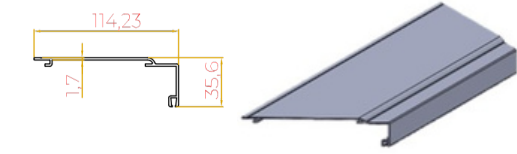

B CUBE CLASSIC PLUS

B CUBE CLASSIC PLUS

B CUBE CLASSIC PLUS

① Kayıt ve Dikme Profili
Carrier Post and Side Beam Profile

② Kayıt ek Profili
Beam joint profile

③ Motor Üst Kapak Profili
Engine Top Cover Profile

④ Motor Kapatma Ön Profili
Engine Shutdown Front Profile

⑤ Ray Profili
Rafter Profile

⑥ Ray Üst Kapak Profili
Rafter Top Cover Profile

⑦ Ray Alt Kapak Profili
Rafter Bottom Cover Profile

⑧ Kayıt Kilit Tırnak Profili
Beam Lock Nail Profile