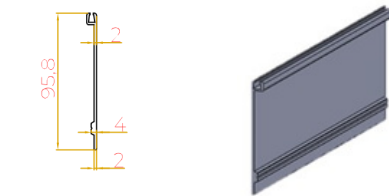

B CUBE CLASSIC PLUS

B CUBE CLASSIC PLUS

B CUBE CLASSIC PLUS

① Kayıt ve Dikme Profili
Carrier Post and Side Beam Profile

② Kayıt ek Profili
Beam joint profile

③ Motor Üst Kapak Profili
Engine Top Cover Profile

④ Motor Kapatma Ön Profili
Engine Shutdown Front Profile

⑤ Ray Profili
Rafter Profile

⑥ Ray Üst Kapak Profili
Rafter Top Cover Profile

⑦ Ray Alt Kapak Profili
Rafter Bottom Cover Profile

⑧ Kayıt Kilit Tırnak Profili
Beam Lock Nail Profile

⑨ Ön alt Profili
Front lower Profile

⑩ Ön Üst Profili
Front Upper Profile

⑪ Oluk Profili
Gutter Profile

⑫ Panel Profili
Aerofoil Louvre Profile