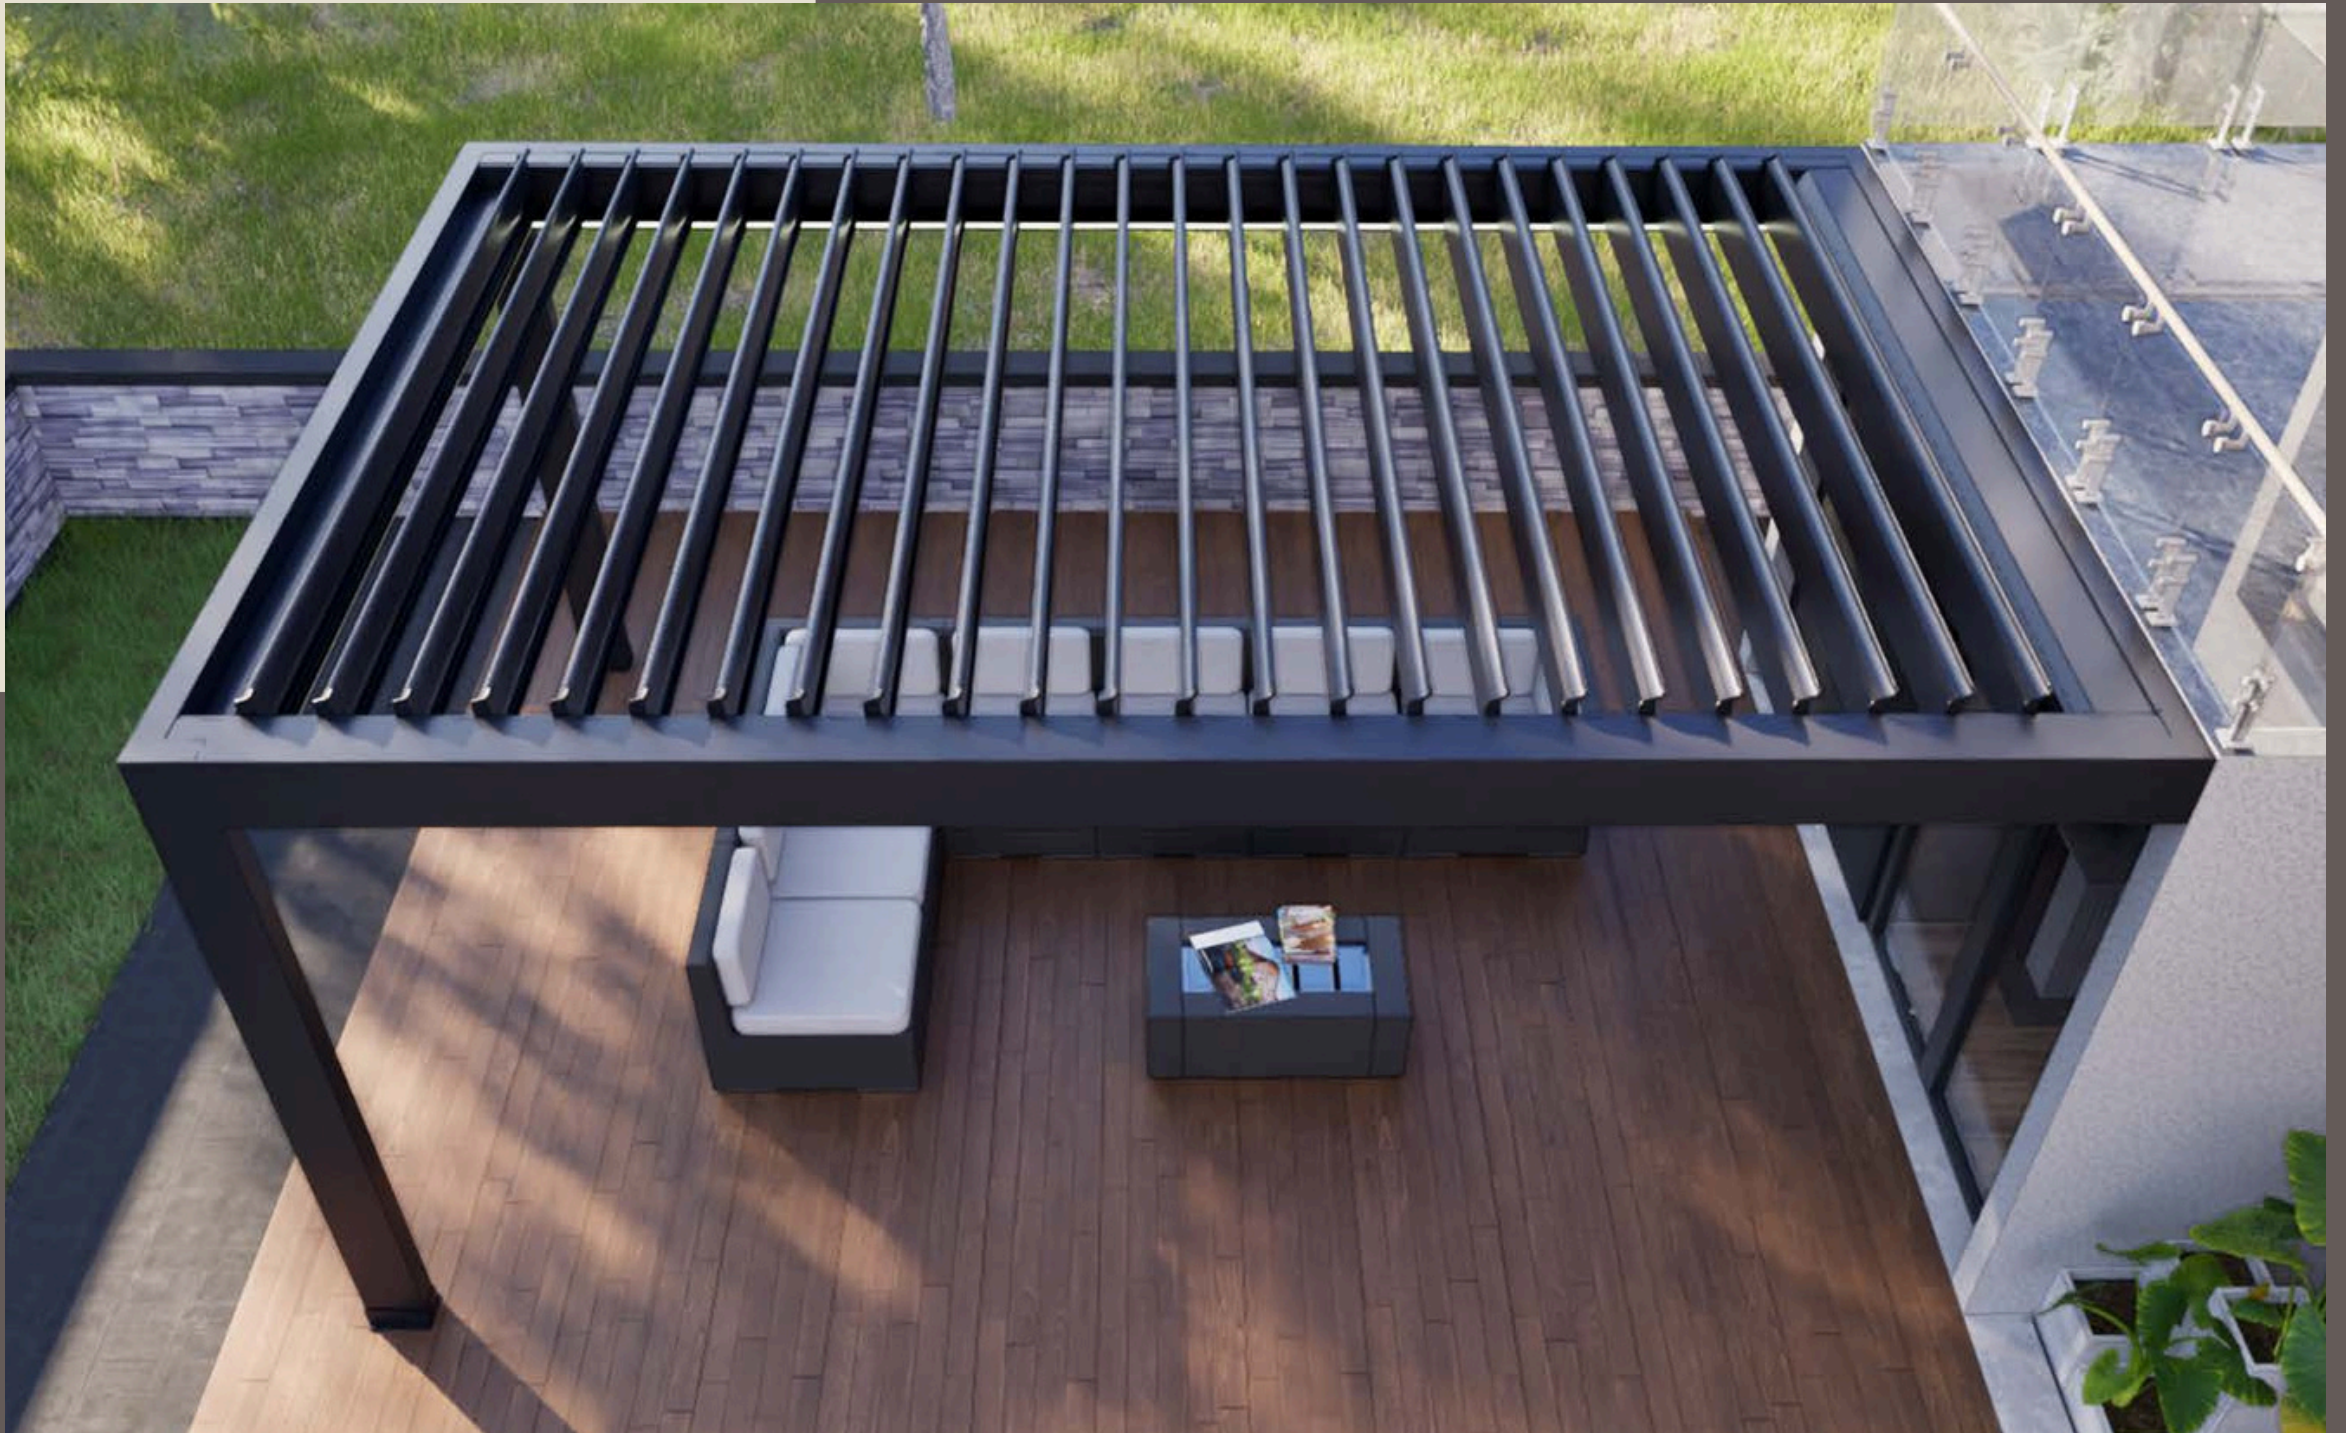

B CUBE CLASSIC PLUS

B CUBE CLASSIC PLUS

B CUBE CLASSIC PLUS

① Kayıt ve Dikme Profili
Carrier Post and Side Beam Profile

② Kayıt ek Profili
Beam joint profile

③ Motor Üst Kapak Profili
Engine Top Cover Profile