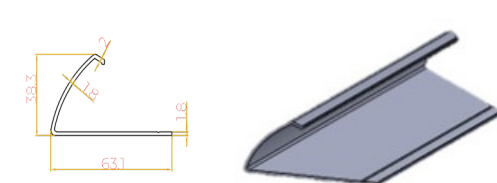

B CUBE CLASSIC PLUS

B CUBE CLASSIC PLUS

B CUBE CLASSIC PLUS

① Kayıt ve Dikme Profili
Carrier Post and Side Beam Profile

② Kayıt ek Profili
Beam joint profile

③ Motor Üst Kapak Profili
Engine Top Cover Profile

④ Motor Kapatma Ön Profili
Engine Shutdown Front Profile

⑤ Ray Profili
Rafter Profile

⑥ Ray Üst Kapak Profili
Rafter Top Cover Profile

⑦ Ray Alt Kapak Profili
Rafter Bottom Cover Profile

⑧ Kayıt Kilit Tırnak Profili
Beam Lock Nail Profile

⑨ Ön alt Profili
Front lower Profile

⑩ Ön Üst Profili
Front Upper Profile

⑪ Oluk Profili
Gutter Profile

⑫ Panel Profili
Aerofoil Louvre Profile