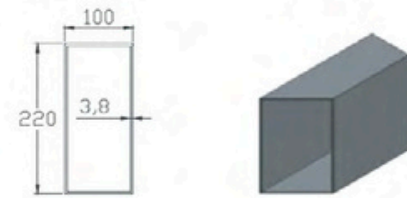

# B CUBE CLASSIC

① Front and Back Gutter Profile

② Carrier Post and Side Beam Profile

③ Rafter Profile

④ Front Profile

⑤ Side Gutter Profile

⑥ Motor Box Profile

⑦ Aerofoil Louvre Profile