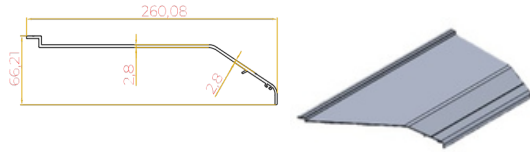

B CUBE FREEDOM PLUS

B CUBE FREEDOM PLUS

B CUBE FREEDOM PLUS

① Kayıt ve Dikme Profili
Carrier Post and Side Beam Profile

② Kayıt ek Profili
Beam joint profile

③ Motor Üst Kapak Profili
Engine Top Cover Profile

④ Motor Kapatma Ön Profili
Engine Shutdown Front Profile

⑤ Ray Profili
Rafter Profile

⑥ Ray Üst Kapak Profili
Rafter Top Cover Profile

⑦ Ray Alt Kapak Profili
Rafter Bottom Cover Profile

⑧ Kayıt Kilit Tırnak Profili
Beam Lock Nail Profile