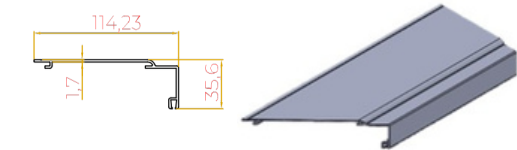

B CUBE FREEDOM PLUS

B CUBE FREEDOM PLUS

B CUBE FREEDOM PLUS

① Kayıt ve Dikme Profili
Carrier Post and Side Beam Profile

② Kayıt ek Profili
Beam joint profile

③ Motor Üst Kapak Profili
Engine Top Cover Profile

④ Motor Kapatma Ön Profili
Engine Shutdown Front Profile

⑤ Ray Profili
Rafter Profile

⑥ Ray Üst Kapak Profili
Rafter Top Cover Profile

⑦ Ray Alt Kapak Profili
Rafter Bottom Cover Profile

⑧ Kayıt Kilit Tırnak Profili
Beam Lock Nail Profile