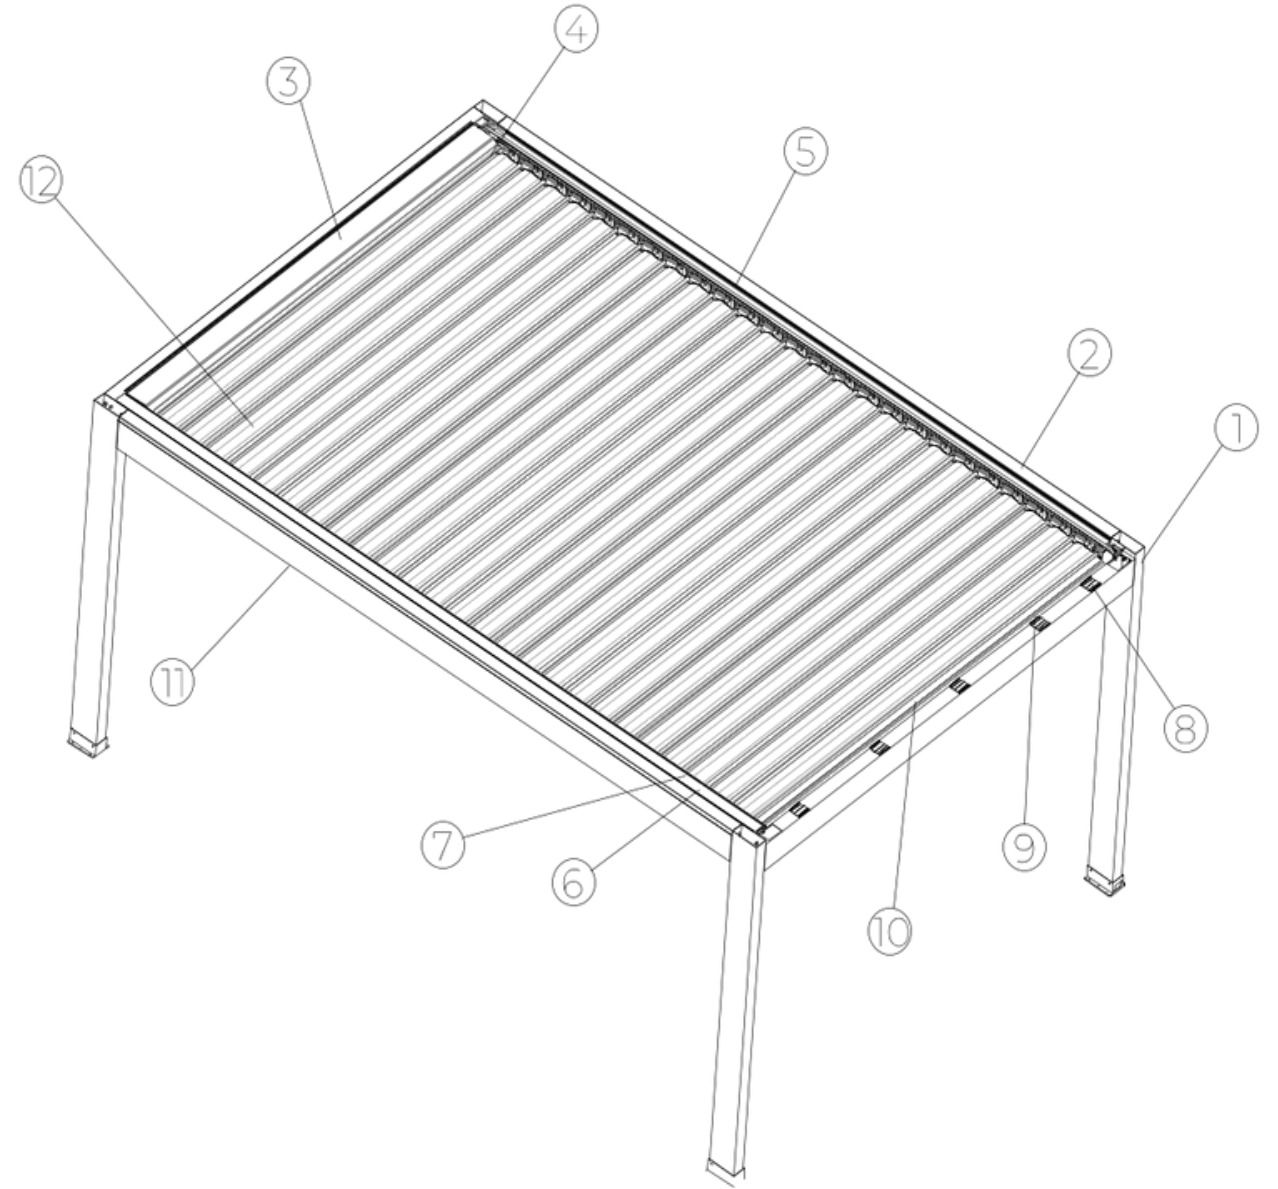

B CUBE FREEDOM PLUS

B CUBE FREEDOM PLUS

B CUBE FREEDOM PLUS

① Kayıt ve Dikme Profili
Carrier Post and Side Beam Profile

② Kayıt ek Profili
Beam joint profile

③ Motor Üst Kapak Profili
Engine Top Cover Profile

④ Motor Kapatma Ön Profili
Engine Shutdown Front Profile

⑤ Ray Profili
Rafter Profile

⑥ Ray Üst Kapak Profili
Rafter Top Cover Profile

⑦ Ray Alt Kapak Profili
Rafter Bottom Cover Profile

⑧ Kayıt Kilit Tırnak Profili
Beam Lock Nail Profile

⑨ Ön alt Profili
Front lower Profile

⑩ Ön Üst Profili
Front Upper Profile

⑪ Oluk Profili
Gutter Profile

⑫ Panel Profili
Aerofoil Louvre Profile