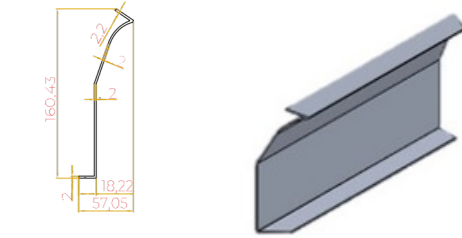

B CUBE FREEDOM PLUS

B CUBE FREEDOM PLUS

B CUBE FREEDOM PLUS

① Kayıt ve Dikme Profili
Carrier Post and Side Beam Profile

② Kayıt ek Profili
Beam joint profile

③ Motor Üst Kapak Profili
Engine Top Cover Profile

④ Motor Kapatma Ön Profili
Engine Shutdown Front Profile

⑤ Ray Profili
Rafter Profile

⑥ Ray Üst Kapak Profili
Rafter Top Cover Profile

⑦ Ray Alt Kapak Profili
Rafter Bottom Cover Profile

⑧ Kayıt Kilit Tırnak Profili
Beam Lock Nail Profile