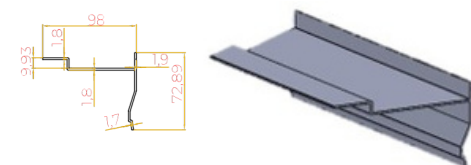

B CUBE FREEDOM PLUS

B CUBE FREEDOM PLUS

B CUBE FREEDOM PLUS

① Kayıt ve Dikme Profili
Carrier Post and Side Beam Profile

② Kayıt ek Profili
Beam joint profile

③ Motor Üst Kapak Profili
Engine Top Cover Profile

④ Motor Kapatma Ön Profili
Engine Shutdown Front Profile

⑤ Ray Profili
Rafter Profile

⑥ Ray Üst Kapak Profili
Rafter Top Cover Profile

⑦ Ray Alt Kapak Profili
Rafter Bottom Cover Profile

⑧ Kayıt Kilit Tırnak Profili
Beam Lock Nail Profile

⑨ Ön alt Profili
Front lower Profile

⑩ Ön Üst Profili
Front Upper Profile

⑪ Oluk Profili
Gutter Profile

⑫ Panel Profili
Aerofoil Louvre Profile