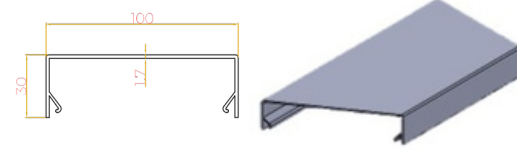

B CUBE FREEDOM PLUS

B CUBE FREEDOM PLUS

B CUBE FREEDOM PLUS

① Kayıt ve Dikme Profili
Carrier Post and Side Beam Profile

② Kayıt ek Profili
Beam joint profile

③ Motor Üst Kapak Profili
Engine Top Cover Profile

④ Motor Kapatma Ön Profili
Engine Shutdown Front Profile

⑤ Ray Profili
Rafter Profile

⑥ Ray Üst Kapak Profili
Rafter Top Cover Profile

⑦ Ray Alt Kapak Profili
Rafter Bottom Cover Profile

⑧ Kayıt Kilit Tırnak Profili
Beam Lock Nail Profile