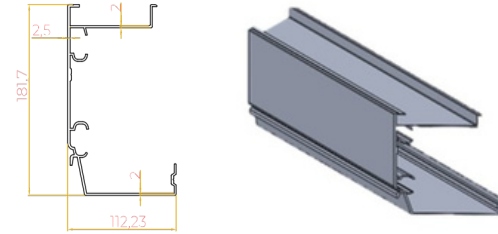

B CUBE FREEDOM PLUS

B CUBE FREEDOM PLUS

B CUBE FREEDOM PLUS

① Kayıt ve Dikme Profili
Carrier Post and Side Beam Profile

② Kayıt ek Profili
Beam joint profile

③ Motor Üst Kapak Profili
Engine Top Cover Profile

④ Motor Kapatma Ön Profili
Engine Shutdown Front Profile

⑤ Ray Profili
Rafter Profile

⑥ Ray Üst Kapak Profili
Rafter Top Cover Profile

⑦ Ray Alt Kapak Profili
Rafter Bottom Cover Profile

⑧ Kayıt Kilit Tırnak Profili
Beam Lock Nail Profile