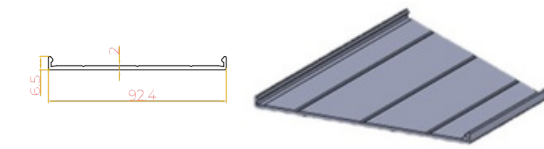

B CUBE FREEDOM PLUS

B CUBE FREEDOM PLUS

B CUBE FREEDOM PLUS

① Kayıt ve Dikme Profili
Carrier Post and Side Beam Profile

② Kayıt ek Profili
Beam joint profile

③ Motor Üst Kapak Profili
Engine Top Cover Profile

④ Motor Kapatma Ön Profili
Engine Shutdown Front Profile

⑤ Ray Profili
Rafter Profile

⑥ Ray Üst Kapak Profili
Rafter Top Cover Profile

⑦ Ray Alt Kapak Profili
Rafter Bottom Cover Profile

⑧ Kayıt Kilit Tırnak Profili
Beam Lock Nail Profile

⑨ Ön alt Profili
Front lower Profile

⑩ Ön Üst Profili
Front Upper Profile

⑪ Oluk Profili
Gutter Profile

⑫ Panel Profili
Aerofoil Louvre Profile