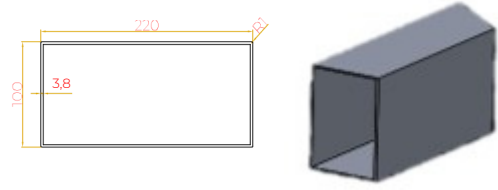

B CUBE FREEDOM PLUS

B CUBE FREEDOM PLUS

B CUBE FREEDOM PLUS

① Kayıt ve Dikme Profili
Carrier Post and Side Beam Profile

② Kayıt ek Profili
Beam joint profile

③ Motor Üst Kapak Profili
Engine Top Cover Profile