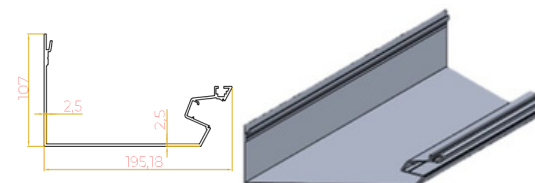

B CUBE FREEDOM PLUS

B CUBE FREEDOM PLUS

B CUBE FREEDOM PLUS

① Kayıt ve Dikme Profili
Carrier Post and Side Beam Profile

② Kayıt ek Profili
Beam joint profile

③ Motor Üst Kapak Profili
Engine Top Cover Profile

④ Motor Kapatma Ön Profili
Engine Shutdown Front Profile

⑤ Ray Profili
Rafter Profile

⑥ Ray Üst Kapak Profili
Rafter Top Cover Profile

⑦ Ray Alt Kapak Profili
Rafter Bottom Cover Profile

⑧ Kayıt Kilit Tırnak Profili
Beam Lock Nail Profile

⑨ Ön alt Profili
Front lower Profile

⑩ Ön Üst Profili
Front Upper Profile

⑪ Oluk Profili
Gutter Profile

⑫ Panel Profili
Aerofoil Louvre Profile