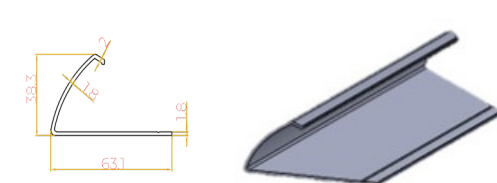

B CUBE FREEDOM PLUS

B CUBE FREEDOM PLUS

B CUBE FREEDOM PLUS

① Kayıt ve Dikme Profili
Carrier Post and Side Beam Profile

② Kayıt ek Profili
Beam joint profile

③ Motor Üst Kapak Profili
Engine Top Cover Profile

④ Motor Kapatma Ön Profili
Engine Shutdown Front Profile

⑤ Ray Profili
Rafter Profile

⑥ Ray Üst Kapak Profili
Rafter Top Cover Profile

⑦ Ray Alt Kapak Profili
Rafter Bottom Cover Profile

⑧ Kayıt Kilit Tırnak Profili
Beam Lock Nail Profile

⑨ Ön alt Profili
Front lower Profile

⑩ Ön Üst Profili
Front Upper Profile

⑪ Oluk Profili
Gutter Profile

⑫ Panel Profili
Aerofoil Louvre Profile