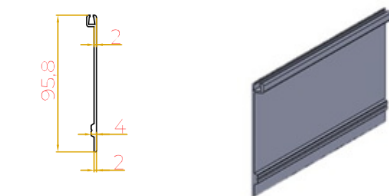

B CUBE FREEDOM PLUS

B CUBE FREEDOM PLUS

B CUBE FREEDOM PLUS

① Kayıt ve Dikme Profili
Carrier Post and Side Beam Profile

② Kayıt ek Profili
Beam joint profile

③ Motor Üst Kapak Profili
Engine Top Cover Profile

④ Motor Kapatma Ön Profili
Engine Shutdown Front Profile

⑤ Ray Profili
Rafter Profile

⑥ Ray Üst Kapak Profili
Rafter Top Cover Profile

⑦ Ray Alt Kapak Profili
Rafter Bottom Cover Profile

⑧ Kayıt Kilit Tırnak Profili
Beam Lock Nail Profile

⑨ Ön alt Profili
Front lower Profile

⑩ Ön Üst Profili
Front Upper Profile

⑪ Oluk Profili
Gutter Profile

⑫ Panel Profili
Aerofoil Louvre Profile