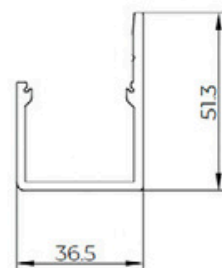

B CUBE SPACE

① Louver Profile

② Side Rafter & Gutter Profile

③ Front & Back Rafter & Gutter Profile

④ Profili Carrier Post Profile

⑤ Profile for RGB

⑥ Profile for Led & RGB

7 Rise led profile