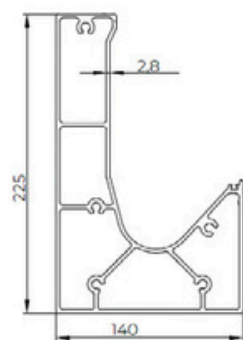

B CUBE SPACE

① Louver Profile

② Side Rafter & Gutter Profile

③ Front & Back Rafter & Gutter Profile

④ Profili Carrier Post Profile

⑤ Profile for RGB

⑥ Profile for Led & RGB

7 Rise led profile