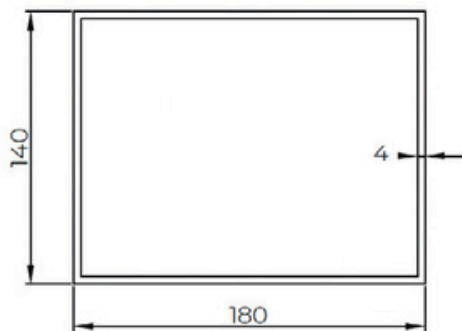

B CUBE SPACE

① Louver Profile

② Side Rafter & Gutter Profile

③ Front & Back Rafter & Gutter Profile

④ Profili Carrier Post Profile

⑤ Profile for RGB

⑥ Profile for Led & RGB

7 Rise led profile