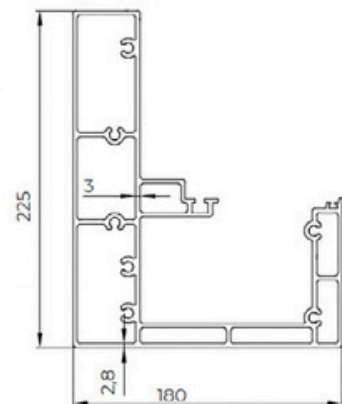

B CUBE SPACE

① Louver Profile

② Side Rafter & Gutter Profile

③ Front & Back Rafter & Gutter Profile

④ Profili Carrier Post Profile

⑤ Profile for RGB

⑥ Profile for Led & RGB

7 Rise led profile