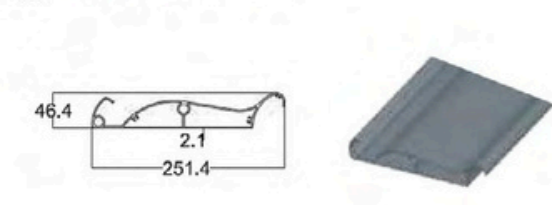

B CUBE URBAN

① Integrated Gutter & Rafter Profile

② Front Profile

③ Motor Box Profile

④ Aerofoil Louvre Profile

⑤ Wall Hanging Bracket

⑥ Rafter Hanging Bracket

⑦ Hanging Tube