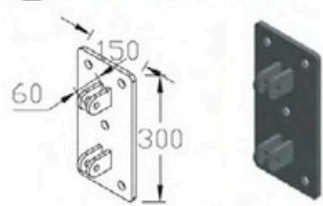

B CUBE URBAN

① Integrated Gutter & Rafter Profile

② Front Profile

③ Motor Box Profile

④ Aerofoil Louvre Profile

⑤ Wall Hanging Bracket

⑥ Rafter Hanging Bracket

⑦ Hanging Tube