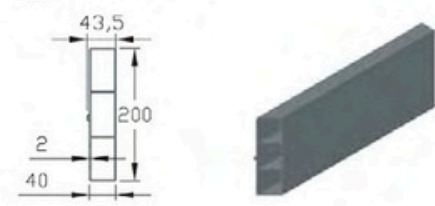

B CUBE URBAN

① Integrated Gutter & Rafter Profile

② Front Profile

③ Motor Box Profile

④ Aerofoil Louvre Profile

⑤ Wall Hanging Bracket

⑥ Rafter Hanging Bracket

⑦ Hanging Tube