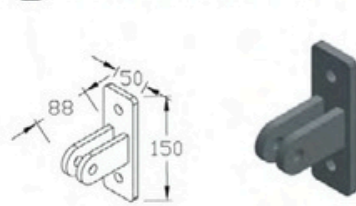

B CUBE URBAN

① Integrated Gutter & Rafter Profile

② Front Profile

③ Motor Box Profile

④ Aerofoil Louvre Profile

⑤ Wall Hanging Bracket

⑥ Rafter Hanging Bracket

⑦ Hanging Tube