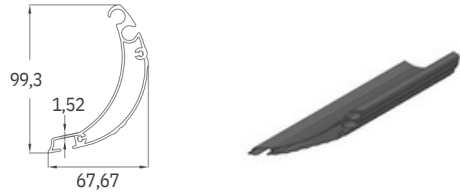

JANELA CASSETTE AWNING

Retractable & Ready to Mount, with Chosen Fabric

① Roller Tube $\varnothing 70$

② Roller Tube $\varnothing 78$

③ Main Profile

④ Arm Profile

⑤ Front Profile

⑥ Valance Weight Bar