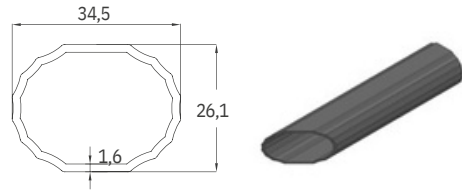

JANELA CASSETTE AWNING

Retractable & Ready to Mount, with Chosen Fabric

① Roller Tube $\varnothing 70$

② Roller Tube $\varnothing 78$

③ Main Profile

④ Arm Profile

⑤ Front Profile

⑥ Valance Weight Bar