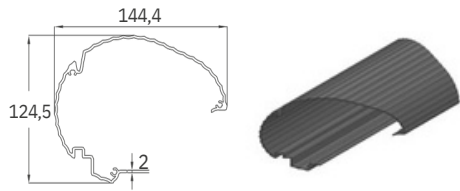

JANELA CASSETTE AWNING

Retractable & Ready to Mount, with Chosen Fabric

① Roller Tube $\varnothing 70$

② Roller Tube $\varnothing 78$

③ Main Profile

④ Arm Profile

⑤ Front Profile

⑥ Valance Weight Bar