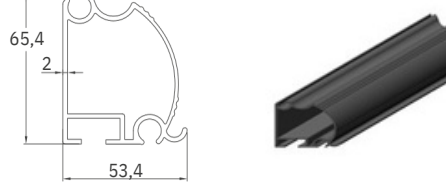

# General View

Moonlight

Retractable & Ready to Mount, with Chosen Fabric  
This product comes standard as: manual & it can be motorized.

① Roller Tube  $\varnothing 70$

② Roller Tube  $\varnothing 78$

③ Iron Profile 40x40

④ Arm Profile

⑤ Front Profile

⑥ Valance Weight Bar