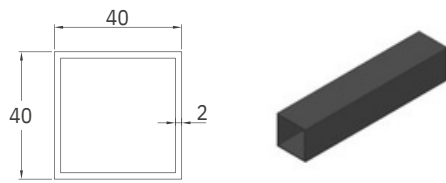

# General View

Moonlight

Retractable & Ready to Mount, with Chosen Fabric  
This product comes standard as: manual & it can be motorized.

① Roller Tube  $\varnothing 70$

② Roller Tube  $\varnothing 78$

③ Iron Profile 40x40