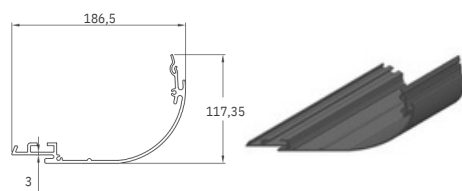

PARS PLUS LUXE CASSETTE AWNING

① Roller Tube $\varnothing 70$

② Roller Tube $\varnothing 78$

③ Upper Main Profile

④ Lower Main Profile

⑤ Fabric Protection Profile

⑥ Arm Profile with Light

⑦ Front Profile

⑧ Valance Weight Bar