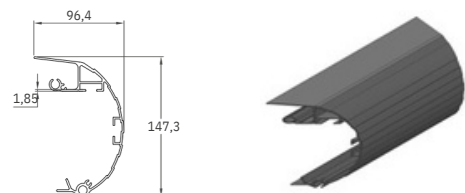

PARS PLUS LUXE CASSETTE AWNING

① Roller Tube $\varnothing 70$

② Roller Tube $\varnothing 78$

③ Upper Main Profile

④ Lower Main Profile

⑤ Fabric Protection Profile

⑥ Arm Profile with Light

⑦ Front Profile

⑧ Valance Weight Bar