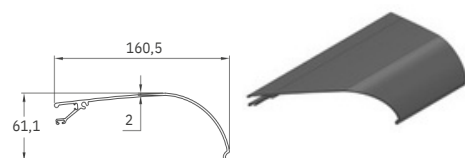

PARS PLUS LUXE CASSETTE AWNING

① Roller Tube $\varnothing 70$

② Roller Tube $\varnothing 78$

③ Upper Main Profile

④ Lower Main Profile

⑤ Fabric Protection Profile

⑥ Arm Profile with Light

⑦ Front Profile

⑧ Valance Weight Bar