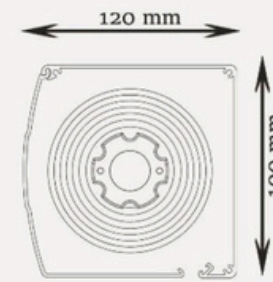

SUN STORE MOTORISED BLINDS

Zscreen 110 Roller Blind

Zscreen 120 Roller Blind

Detail D (Cassette)

Detail E (Bottom Rail)

Detail F (Side Rail)

Maximum 600 cm

Maximum 600 cm

Detail D (Casset)

Detail E (Bottom Rail)

Detail F (Side Rail)