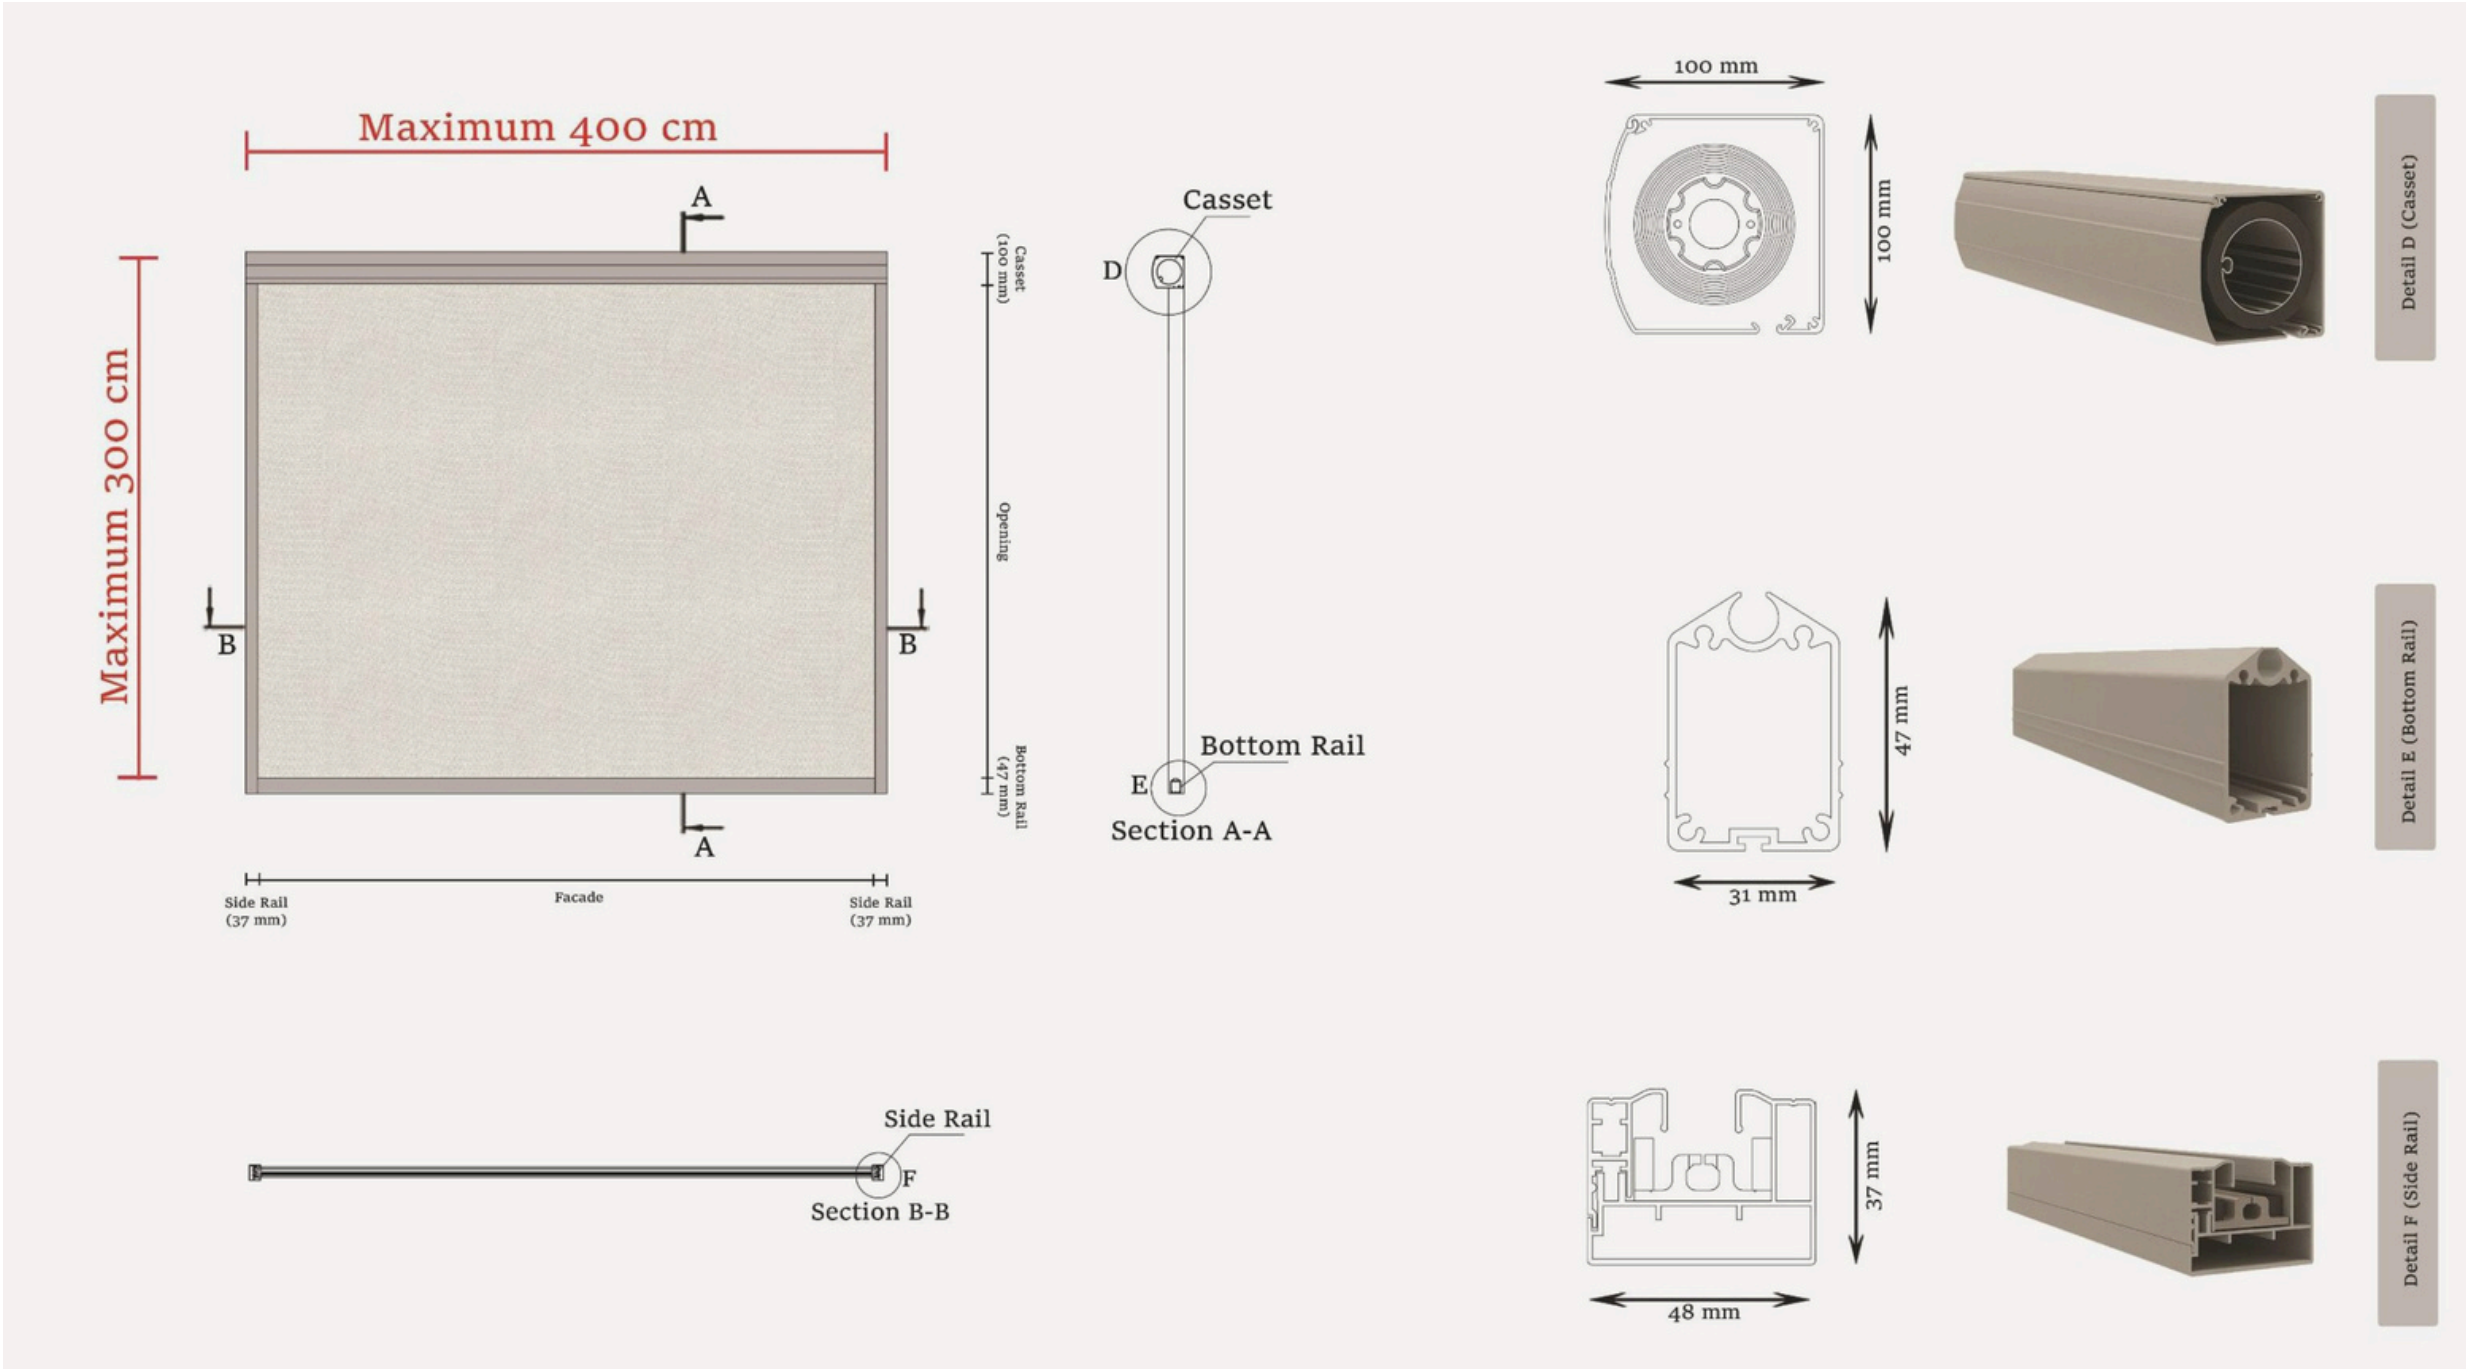

SUN STORE MOTORISED BLINDS

Zscreen 110 Roller Blind

Zscreen 120 Roller Blind

Detail D (Cassette)

Detail E (Bottom Rail)

Detail F (Side Rail)

Maximum 600 cm

Maximum 600 cm

Detail D (Casset)

Detail E (Bottom Rail)

Detail F (Side Rail)