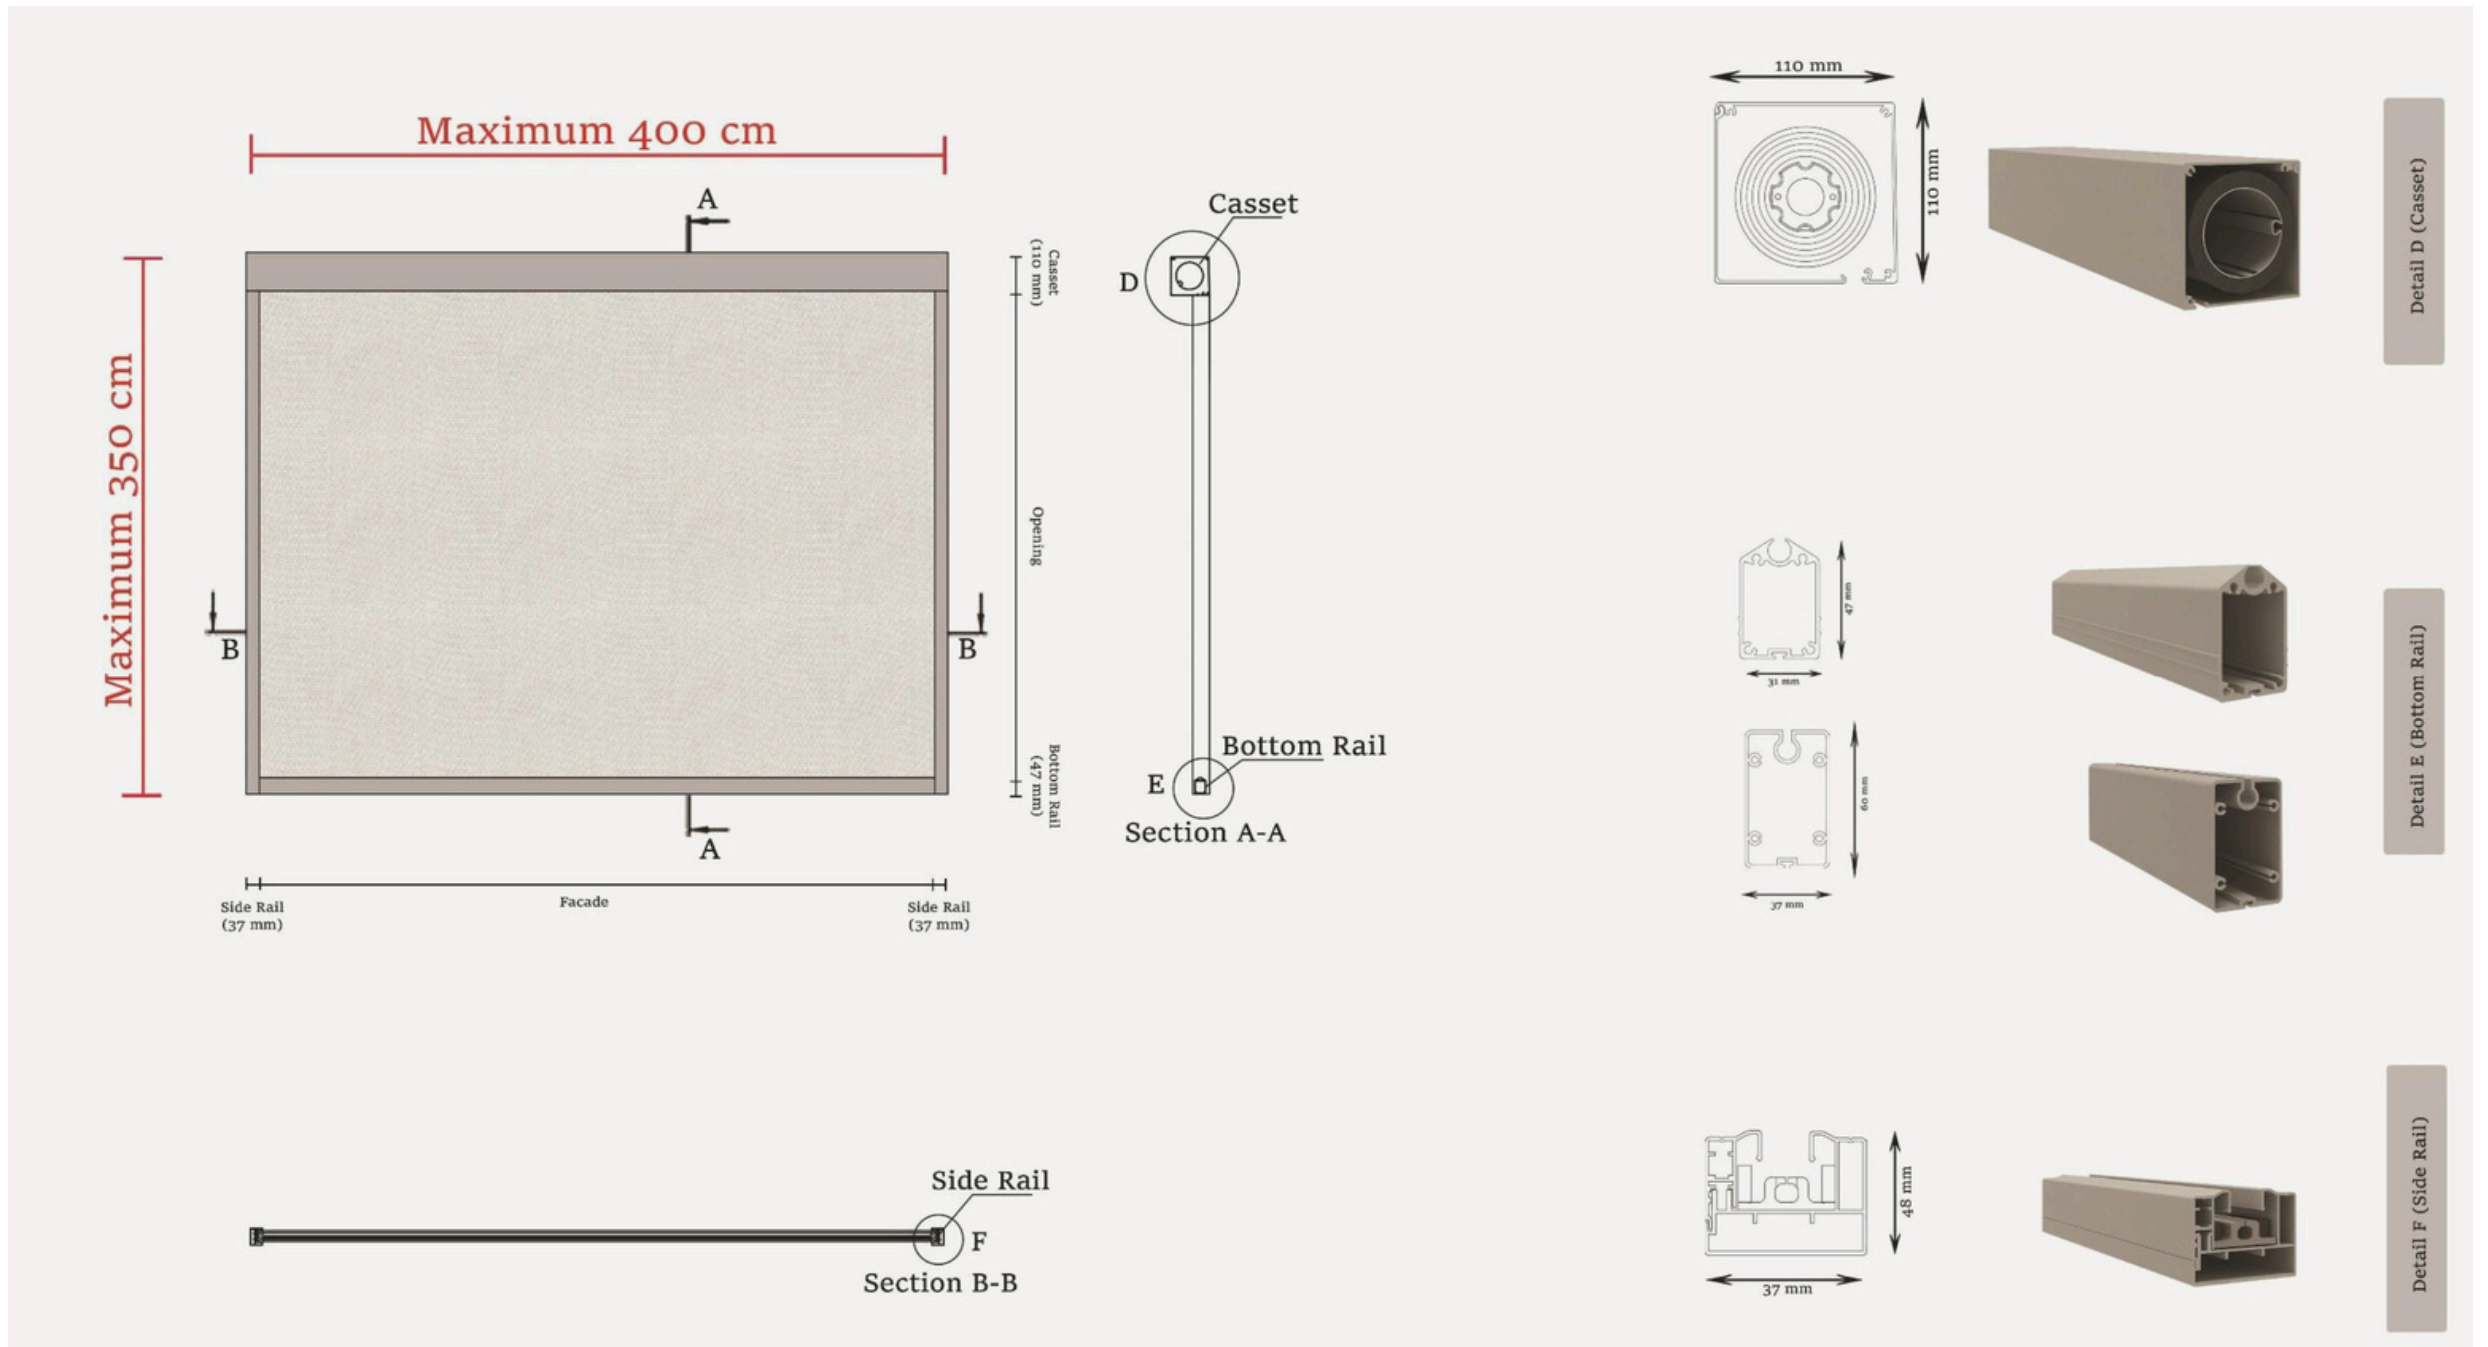

SUN STORE MOTORISED BLINDS

Zscreen 110 Roller Blind

Zscreen 120 Roller Blind

Detail D (Cassette)

Detail E (Bottom Rail)

Detail F (Side Rail)

Maximum 600 cm

Maximum 600 cm

Detail D (Casset)

Detail E (Bottom Rail)

Detail F (Side Rail)