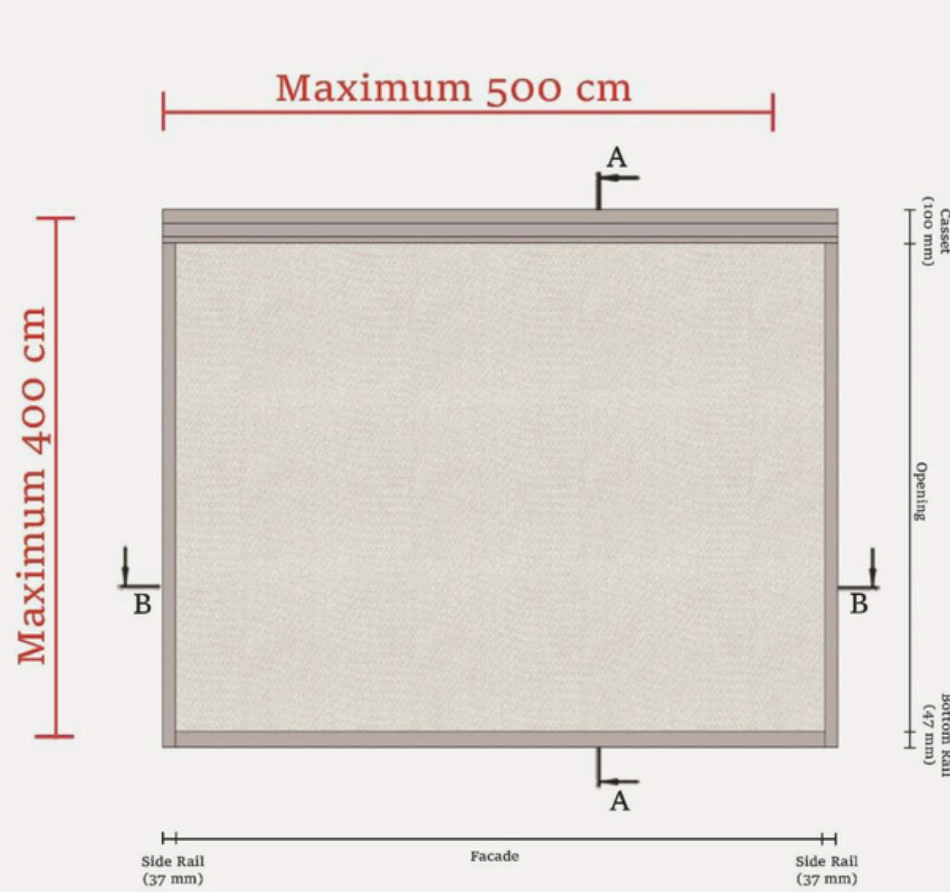

SUN STORE MOTORISED BLINDS

Zscreen 110 Roller Blind

Zscreen 120 Roller Blind

Detail D (Cassette)

Detail E (Bottom Rail)

Detail F (Side Rail)

Maximum 600 cm

Maximum 600 cm

Detail D (Casset)

Detail E (Bottom Rail)

Detail F (Side Rail)