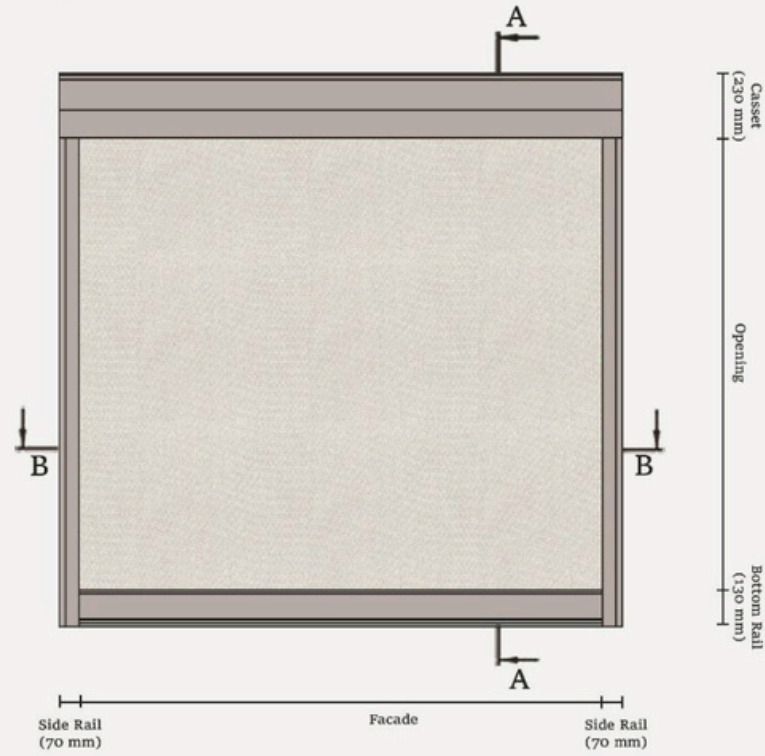

SUN STORE MOTORISED BLINDS

Zscreen 110 Roller Blind

Zscreen 120 Roller Blind

Detail D (Cassette)

Detail E (Bottom Rail)

Detail F (Side Rail)

Maximum 600 cm

Maximum 600 cm

Detail D (Casset)

Detail E (Bottom Rail)

Detail F (Side Rail)