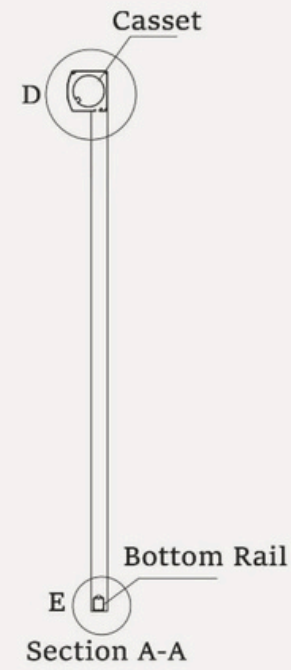

SUN STORE MOTORISED BLINDS

Zscreen 110 Roller Blind

Zscreen 120 Roller Blind

Detail D (Cassette)

Detail E (Bottom Rail)

Detail F (Side Rail)

Maximum 600 cm

Maximum 600 cm

Detail D (Casset)

Detail E (Bottom Rail)

Detail F (Side Rail)