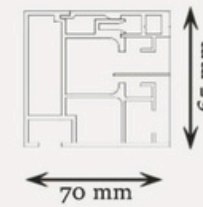

SUN STORE MOTORISED BLINDS

Zscreen 110 Roller Blind

Zscreen 120 Roller Blind

Detail D (Cassette)

Detail E (Bottom Rail)

Detail F (Side Rail)

Maximum 600 cm

Maximum 600 cm

Detail D (Casset)

Detail E (Bottom Rail)

Detail F (Side Rail)