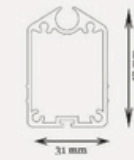

SUN STORE MOTORISED BLINDS

Zscreen 110 Roller Blind

Zscreen 120 Roller Blind

Detail D (Cassette)

Detail E (Bottom Rail)

Detail F (Side Rail)

Maximum 600 cm

Maximum 600 cm

Detail D (Casset)

Detail E (Bottom Rail)

Detail F (Side Rail)