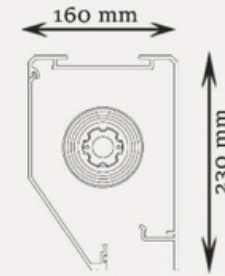

SUN STORE MOTORISED BLINDS

Zscreen 110 Roller Blind

Zscreen 120 Roller Blind

Detail D (Cassette)

Detail E (Bottom Rail)

Detail F (Side Rail)

Maximum 600 cm

Maximum 600 cm

Detail D (Casset)

Detail E (Bottom Rail)

Detail F (Side Rail)