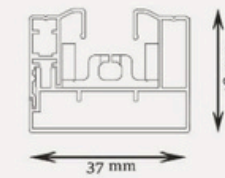

SUN STORE MOTORISED BLINDS

Zscreen 110 Roller Blind

Zscreen 120 Roller Blind

Detail D (Cassette)

Detail E (Bottom Rail)

Detail F (Side Rail)

Maximum 600 cm

Maximum 600 cm

Detail D (Casset)

Detail E (Bottom Rail)

Detail F (Side Rail)