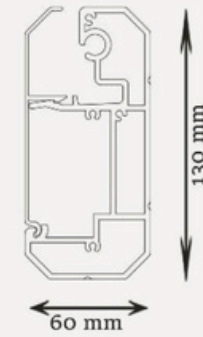

SUN STORE MOTORISED BLINDS

Zscreen 110 Roller Blind

Zscreen 120 Roller Blind

Detail D (Cassette)

Detail E (Bottom Rail)

Detail F (Side Rail)

Maximum 600 cm

Maximum 600 cm

Detail D (Casset)

Detail E (Bottom Rail)

Detail F (Side Rail)