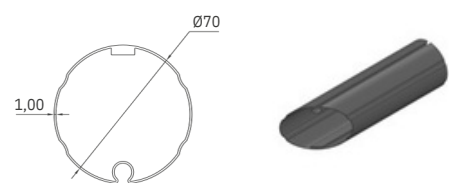

SUNSHINE CLASSIC AWNING

General View

Sunshine

① Roller Tube $\varnothing 70$

② Roller Tube $\varnothing 78$

③ Iron Profile 40x40

④ Arm Profile

⑤ Front Profile

⑥ Valance Weight Bar