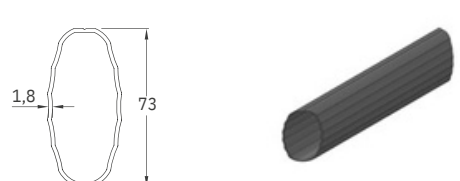

SUNSHINE CLASSIC AWNING

General View

Sunshine

① Roller Tube $\varnothing 70$

② Roller Tube $\varnothing 78$

③ Iron Profile 40x40

④ Arm Profile

⑤ Front Profile

⑥ Valance Weight Bar