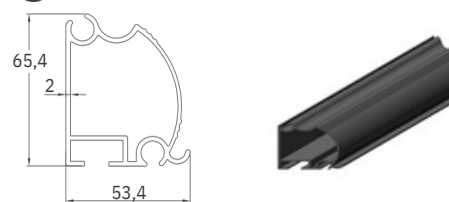

SUNSHINE CLASSIC AWNING

General View

Sunshine

① Roller Tube $\varnothing 70$

② Roller Tube $\varnothing 78$

③ Iron Profile 40x40

④ Arm Profile

⑤ Front Profile

⑥ Valance Weight Bar