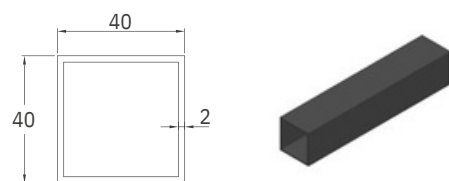

SUNSHINE CLASSIC AWNING

General View

Sunshine

① Roller Tube $\varnothing 70$

② Roller Tube $\varnothing 78$

③ Iron Profile 40x40

④ Arm Profile

⑤ Front Profile