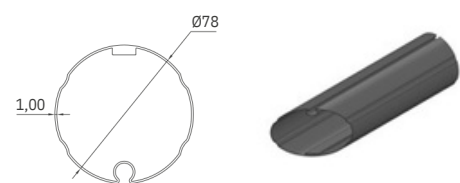

SUNSHINE CLASSIC AWNING

General View

Sunshine

① Roller Tube $\varnothing 70$

② Roller Tube $\varnothing 78$

③ Iron Profile 40x40

④ Arm Profile

⑤ Front Profile

⑥ Valance Weight Bar